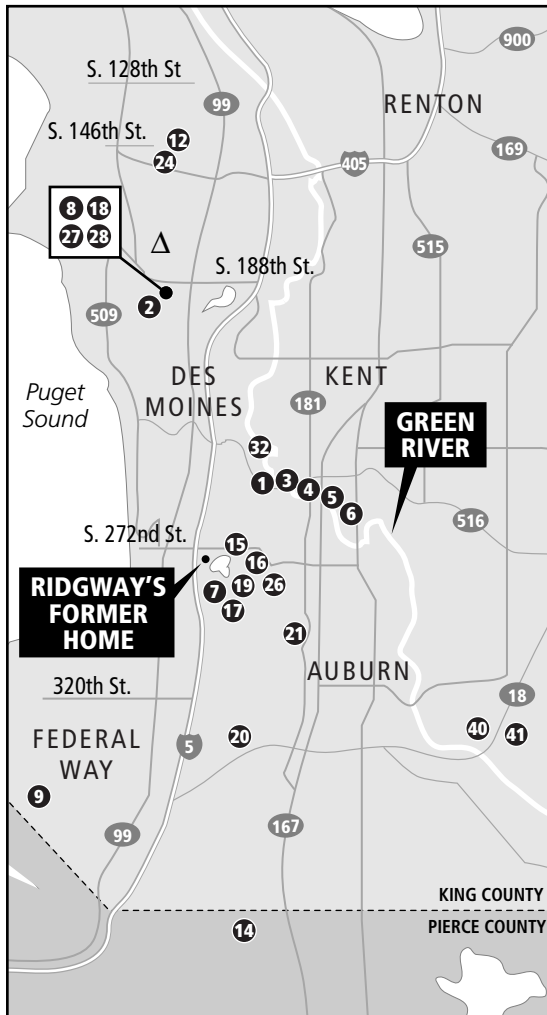

1 Wendy Coffield

Age: 16
Missing: July 8, 1982
Found: July 15, 1982

2 Gisele Lovvorn

Age: 17
Missing: July 17, 1982
Found: Sept. 25, 1982

3 Debra Bonner

Age: 23
Missing: July 25, 1982
Found: Aug. 12, 1982

4 Marcia Chapman

Age: 31
Missing: Aug. 1, 1982
Found: Aug. 15, 1982

5 Cynthia Hinds

Age: 17
Missing: Aug. 11, 1982
Found: Aug. 15, 1982

6 Opal Mills

Age: 16
Missing: Aug. 12, 1982
Found: Aug. 15, 1982

7 Terry Milligan

Age: 16
Missing: Aug. 29, 1982
Found: April 1, 1984

8 Mary Meehan

Age: 18
Missing: Sept. 15, 1982
Found: Nov. 13, 1983

9 Debra Estes

Age: 15
Missing: Sept. 20, 1982
Found: May 30, 1988

10 Linda Rule

Age: 16
Missing: Sept. 26, 1982
Found: Jan. 31, 1983

11 Denise Bush

Age: 22
Missing: Oct. 8, 1982
Skull found: June 12, 1985, in Tigard, Ore.
Body found: Feb. 10, 1990

12 Shawnda Summers

Age: 17
Missing: Oct. 9, 1982
Found: Aug. 11, 1983

13 Shirley Sherrill

Age: 18
Missing: Between Oct. 20 and Nov. 7, 1982
Found: June 14, 1985

14 Colleen Brockman

Age: 15
Missing: Dec. 24, 1982
Found: May 26, 1984

15 Alma Smith

Age: 18
Missing: March 3, 1983
Found: April 2, 1984

16 Delores Williams

Age: 17
Missing: March 8, 1983
Found: March 31, 1984

17 Gail Matthews

Age: 24
Missing: April 10, 1983
Found: Sept. 18, 1983

18 Andrea Childers

Age: 19
Missing: April 16, 1983
Found: Oct. 11, 1989

19 Sandra Gabbert

Age: 17
Missing: April 17, 1983
Found: April 1, 1984

20 Kimi-Kai Pitsor

Age: 16
Missing: April 17, 1983
Skull found: Dec. 15, 1983
Remains found: Jan. 1986

21 Marie Malvar

Age: 18
Missing: April 30, 1983
Found: Sept. 29, 2003

22 Carol Christensen

Age: 21
Missing: May 3, 1983
Found: May 8, 1983

23 Martina Authorlee

Age: 18
Missing: May 22, 1983
Found: Nov. 14, 1984

24 Cheryl Wims

Age: 18
Missing: May 23, 1983
Found: March 22, 1984

25 Yvonne Antosh

Age: 19
Missing: May 31, 1983
Found: Oct. 15, 1983

26 Carrie Rois

Age: 15
Missing: May 31 to June 13, 1983
Found: March 10, 1985

27 Constance Naon

Age: 21
Missing: June 8, 1983
Found: Oct. 27, 1983

28 Kelly Ware

Age: 22
Missing: July 19, 1983
Found: Oct. 29, 1983

29 Tina Thompson

Age: 22
Missing: July 25, 1983
Found: April 20, 1984

30 April Buttram

Age: 17
Missing: Aug. 18, 1983
Remains found: Aug. 30 and Sept. 2, 2003

31 Debbie Abernathy

Age: 26
Missing: Sept. 5, 1983
Found: March 31, 1984

32 Tracy Winston

Age: 19
Missing: Sept. 12, 1983
Found: March 27, 1986

33 Maureen Feeny

Age: 19
Missing: Sept. 28, 1983
Found: May 2, 1986

34 Mary Bello

Age: 25
Missing: Oct. 11, 1983
Found: Oct. 12, 1984

35 Pammy Avent

Age: 16
Missing: Oct. 26, 1983
Found: Aug. 16, 2003

36 Delise Plager

Age: 22
Missing: Oct. 30, 1983
Found: Feb. 14, 1984

37 Kimberly Nelson

a.k.a. Tina Tomson and Linda Lee Barkey
Age: 26
Missing: Nov. 1, 1983
Found: June 14, 1986

38 Lisa Yates

Age: 26
Missing: Dec. 23, 1983
Found: March 13, 1984

39 Mary West

Age: 16
Missing: Feb. 6, 1984
Found: Sept. 8, 1985

40 Cindy Smith

Age: 17
Missing: March 21, 1984
Found: June 27, 1987

41 Patricia Barczak

Age: 19
Missing: Oct. 1986
Found: 1993

42 Roberta Hayes

Age: 21
Missing: 1987
Found: Sept. 12, 1991

43 Marta Reeves

Age: 37
Missing: 1990
Found: Sept. 1990

44 Patricia Yellow Robe

Age: 38
Missing: 1998
Found: Aug. 6, 1998